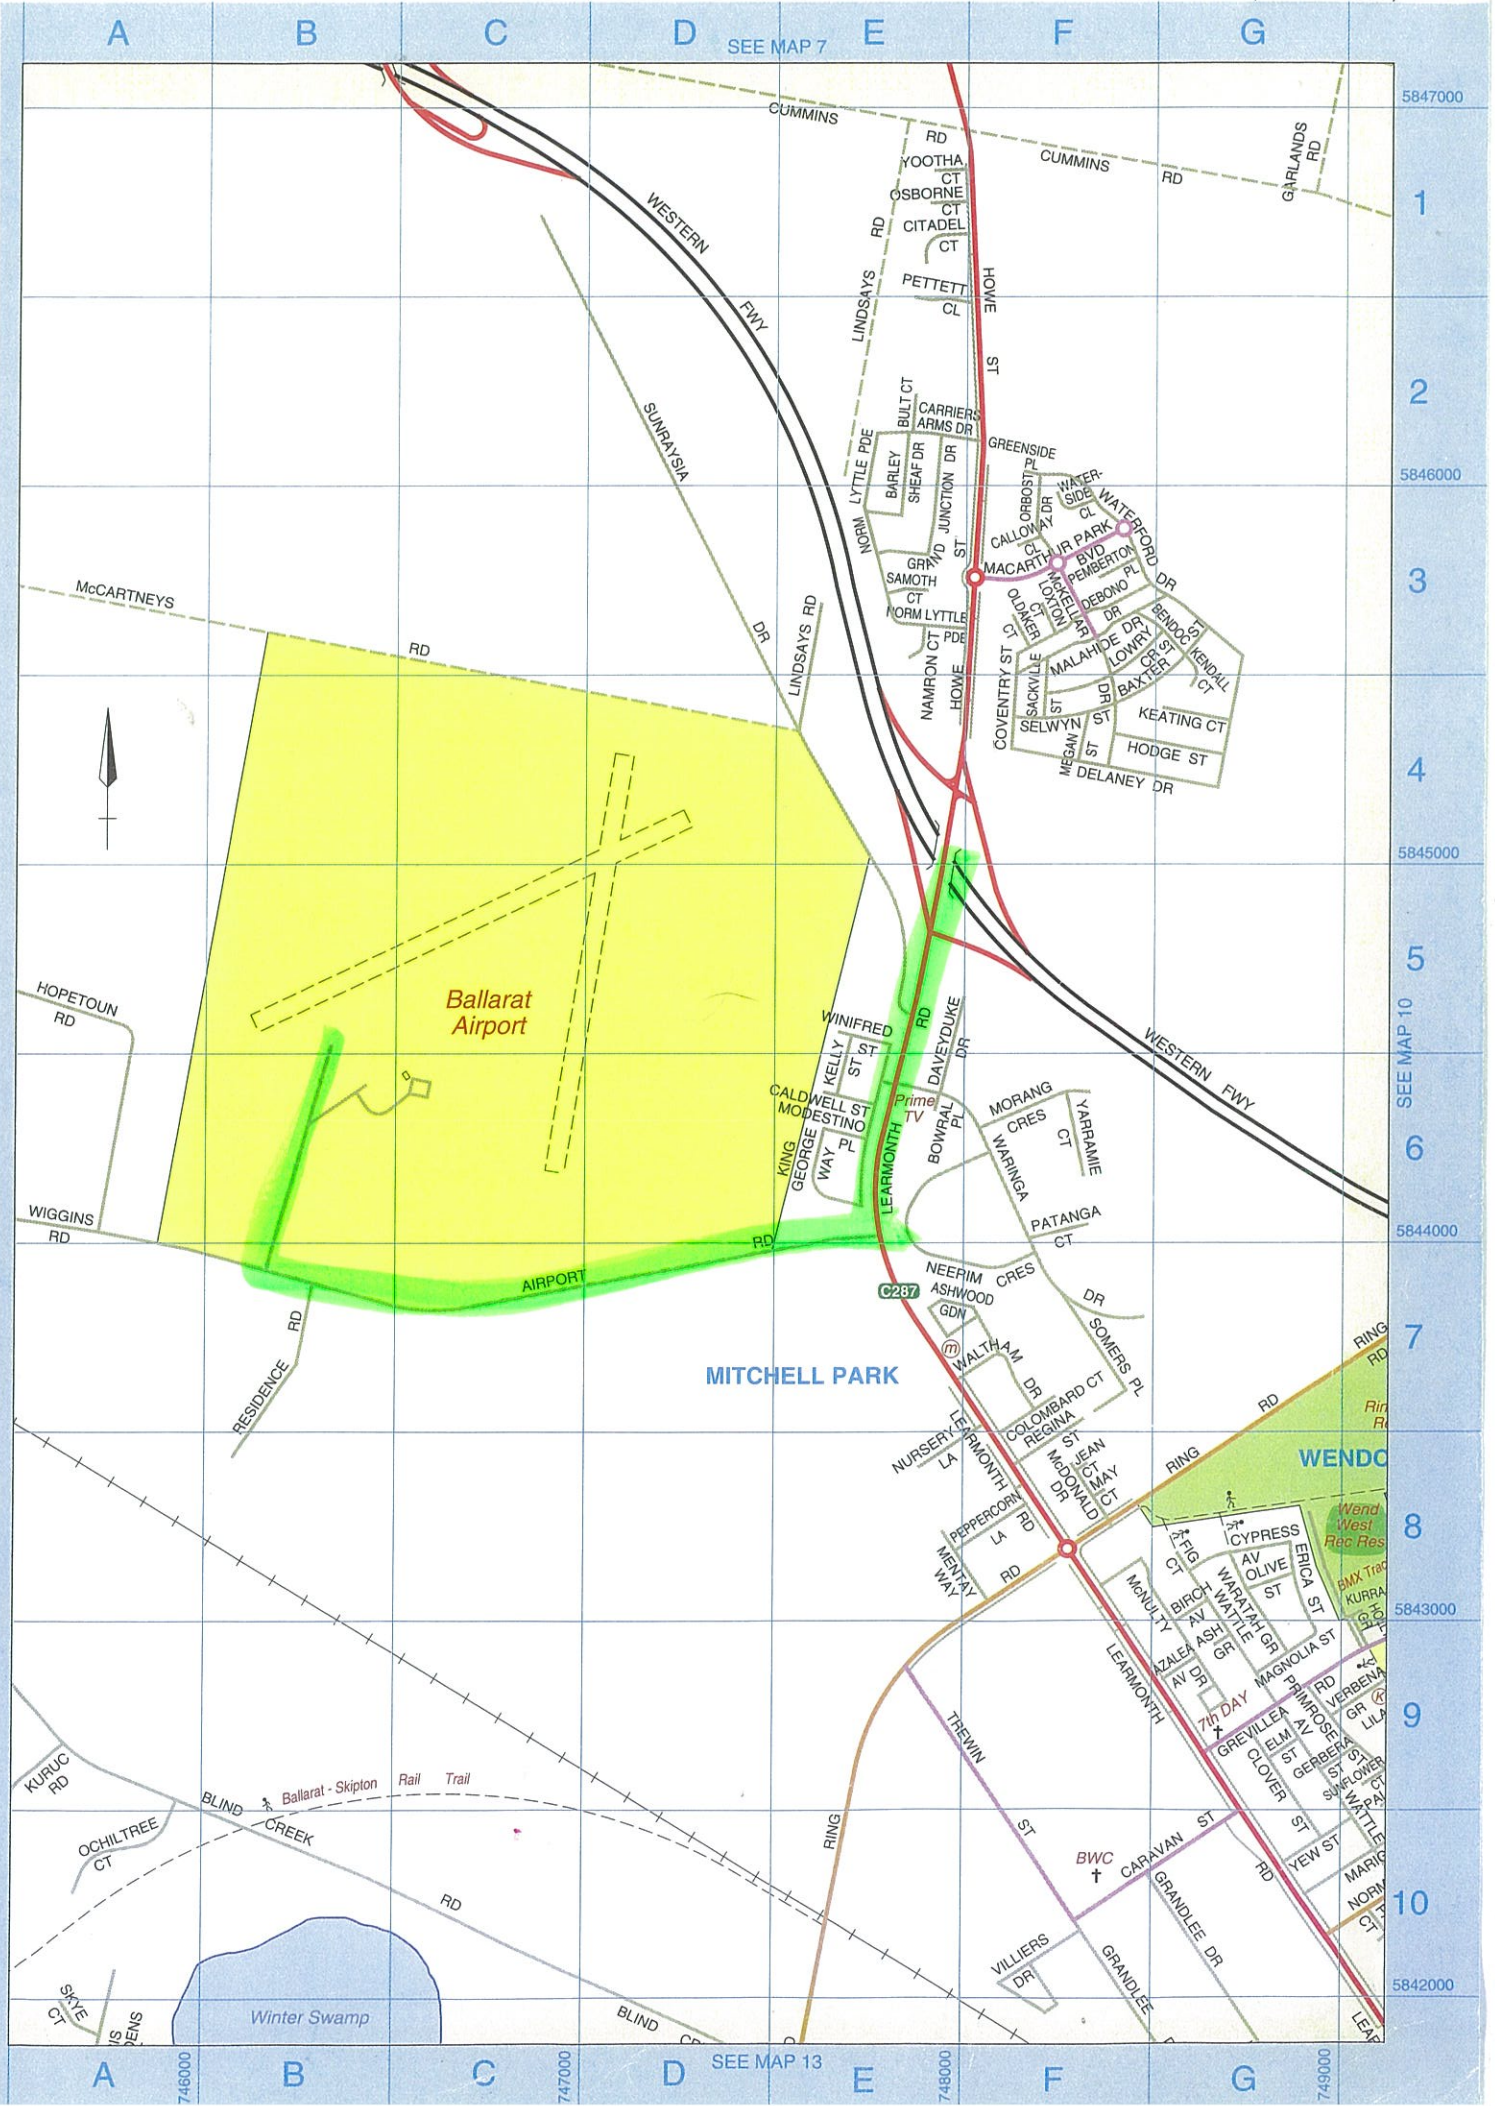

— COLLECTOR ROAD
 — ACCESS ROAD
 - - - UNSEALED ROAD

MAP 9

(MAP 8 NOT USED)

Aerodrome Buildings

Apron Area

- 1a. Fuel Tank
- 1b. Non Directional Radio Beacon
- 1c. Wind Socks
- 1d. Weather Station
- 9a. Jeday Pty Ltd
- 9b. Alizzi Aviation
- 9c. Inbound Aviation
- 10a. New Horizons Microlight School
- 10b. Ballarat Sports Aviators
- 10c. Joe Luciani
- 11a. County Helicopters
- 8a. Terminal
- 8. ST Aerospace Academy (STAA)
- H8. Ballarat Aviation Museum
- H4. Ballarat Aero Club
- H5. Aerovision
- H6. Field Air
- H7. Field Air
- 15a. Central Highlands Air Services
- 15b. Ballarat Woodworkers Guild
- 11. Ballarat Woodworkers Guild
- 12. Field Air
- 13. Field Air
- 13d. ST Aerospace Academy (STAA)
- 14. Field Air
- 16. Field Air
- 17. Field Air Office
- 18. Field Air Fuel Tank
- 19. Country Fire Authority
- 20. Toilet Block
- 21. Field Air